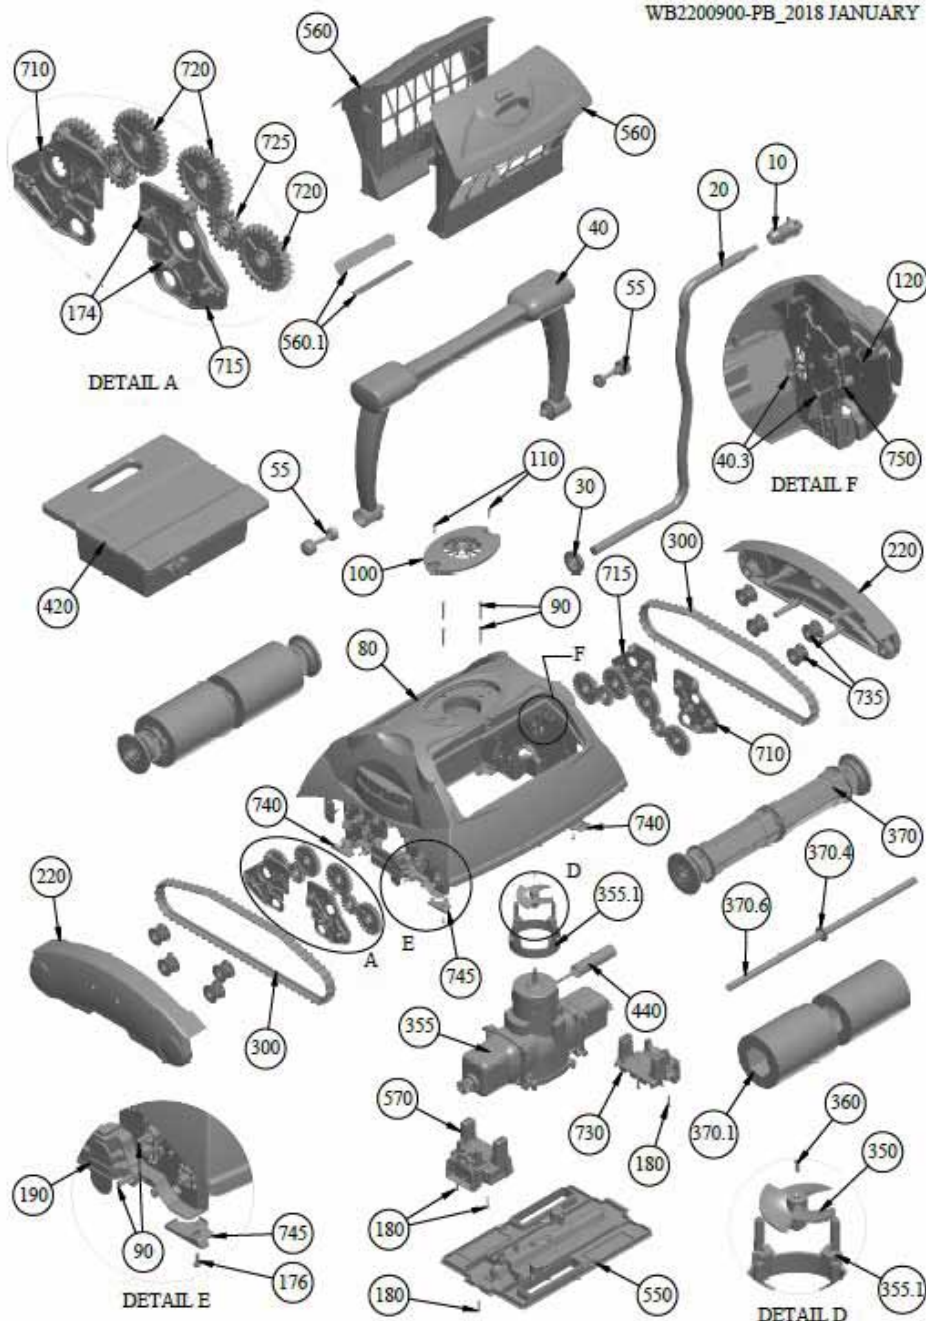

RPT Robotic Pool Cleaner Top Access Spare Parts

Product Code 11701

FLUIDRA

WB2200900-PB_2018 JANUARY

Quality Pool & Spa Products
POOL PRODUCTS
Rainbow Pool Products
 PO Box 2388, Mansfield Qld 4122
 Telephone STD 61-7-3849 5385
 Facsimile STD 61-7-3849 5384
 Email: info@rainbowpoolproducts.com.au
 Web: www.rainbowpoolproducts.com.au

Item no.	Part no.	Description	Qty.
10.00	PL00002M	4 PIN PLUG	1
20.00	WA00324CGLA	F.CABLE CG/18M/2C/EL-SW/FAST	1
30.00	1623	SEALING GROMMET	1
40.00	AS1045300	HANDLE ASSY	1
40.30	HW0007000	SCREW EJOT PT KA 50x20	2
55.00	SK00005IV	PIN ASSY FOR HANDLE	2
80.00	AS1019974	BODY ASSY	1
90.00	2500	SCREW #8X1.175 PH PN	12
100.00	PP00059DB	OUTLET TOP	1
110.00	5061	SCREW 6-32X58 SS PH PA	2
120.00	HW0006700	P-CLIP 7/16 NYLON 6/6	1
174.00	HW0005800	SCREW EJOT PT KA 40x14 WN1412	12
176.00	HW0004200	SCREW EJOT PT KB30x10	4
180.00	2701	SCREW #8X1116 PHIL PN	5
190.00	PP0095300	WATER OUTLET FLAP	4
220.00	AS1065000	SIDE PLATE ASSY	2
300.00	PP00949CG	TRACK BELT 65 SHORE	2
350.00	PP00952GY	PROPELLER	1
355.00	AS2904110-SP	SP MOTOR DU/CLM/PVA/V81	1
355.10	PP0096400	PUMP FIXTURE FOR BREEZER	1
360.00	SW00069	SCREW M3X10 PHIL DIN-965	1
370.00	AS38254CG	WHEEL TUBE ASSY	4